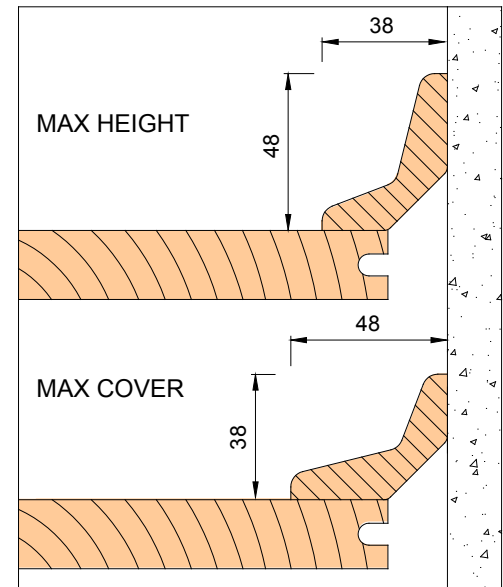

JUNCKERS NEW ERA UNO BAT SYSTEM HEIGHT 86MM
WITH JUNCKERS SKIRTING

JUNCKERS COMBI SKIRTING