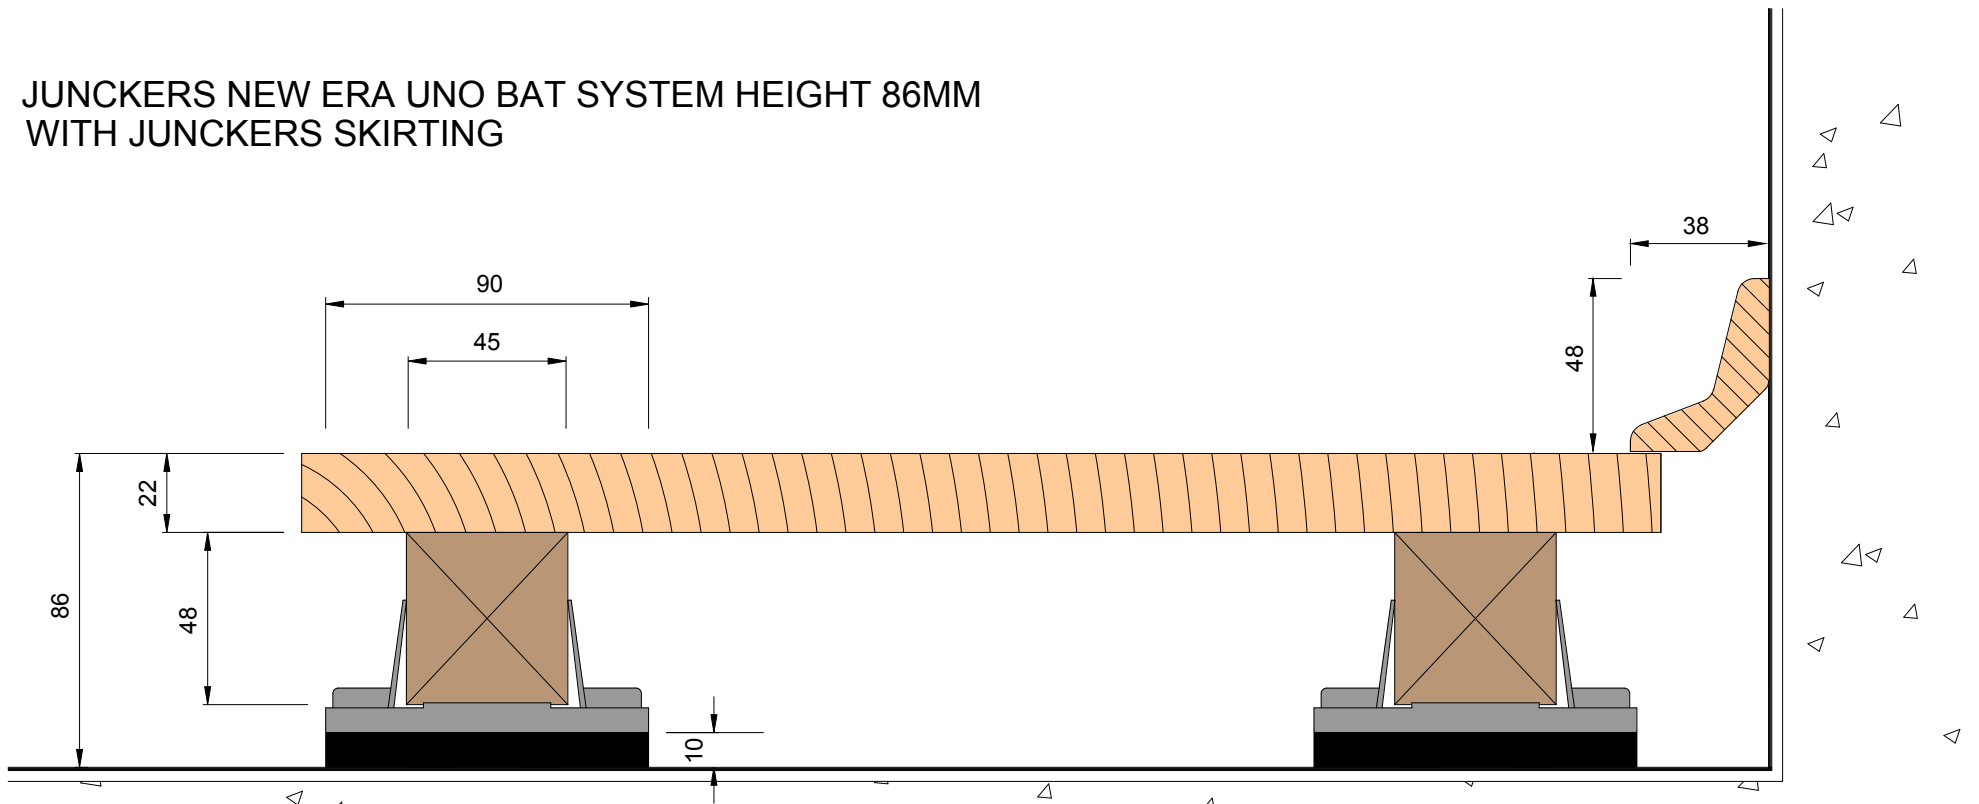

JUNCKERS NEW ERA UNO BAT SYSTEM HEIGHT 86MM
WITH JUNCKERS SKIRTING

JUNCKERS COMBI SKIRTING